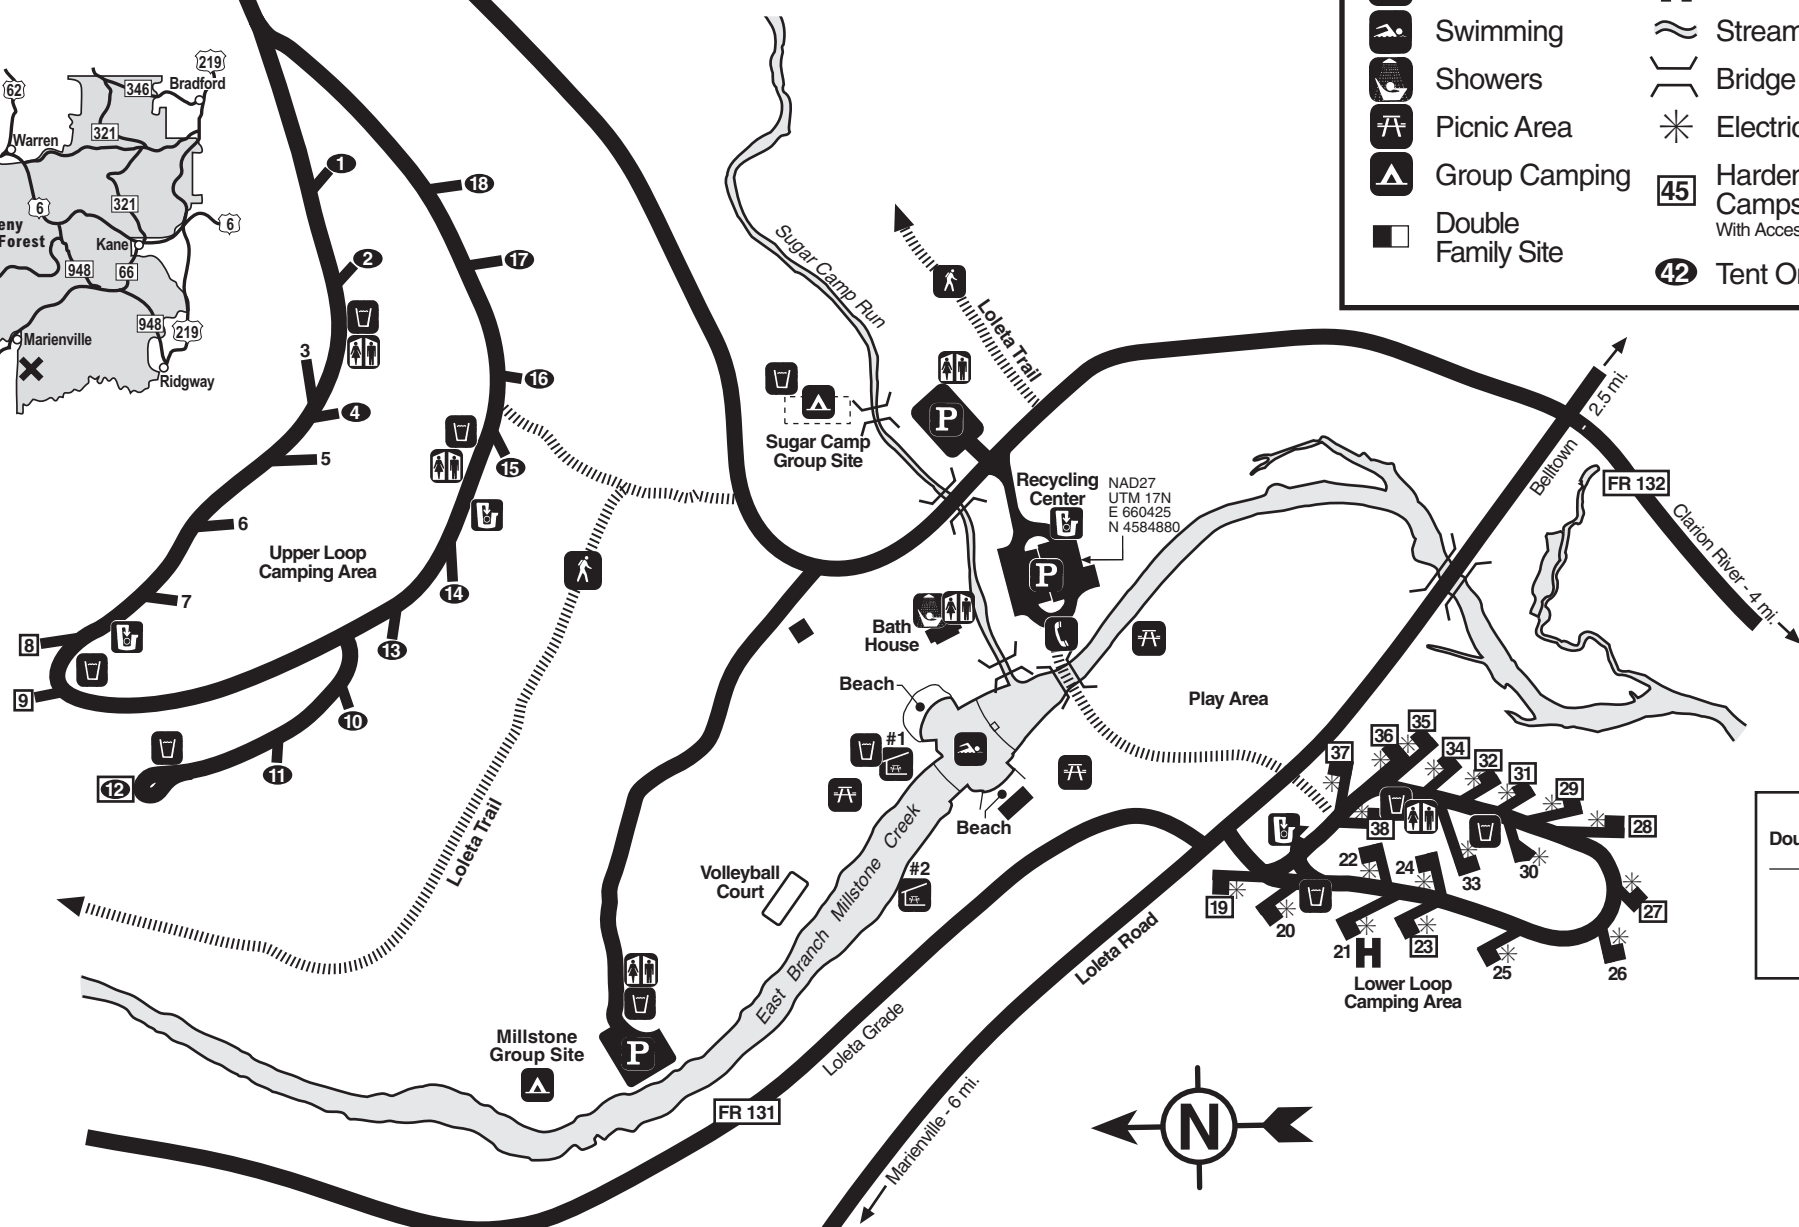

# Loleta Recreation Area

## Allegheny National Forest

Legend			
	Water		Pavilion
	Parking		Dumpster
	Toilets		Phone
	Trail		Host
	Swimming		Stream
	Showers		Bridge
	Picnic Area		Electric Sites
	Group Camping		Hardened Campsites With Accessible Tables
	Double Family Site		Tent Only

Double Family Sites:
29-31
31-32
32-34
34-35
35-36