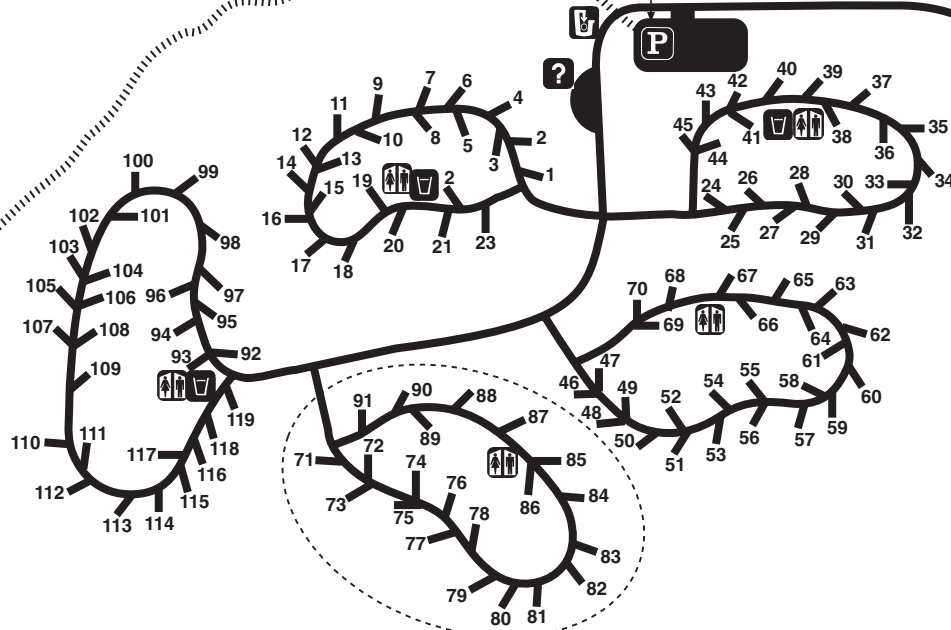

# Tracy Ridge Recreation Area

## Allegheny National Forest

Land of Many Uses Interpretive Trail

UTM - NAD27:  
E 676060  
N 4645600

Can be reserved as large group site for maximum of 168 people and 42 vehicles

Land of Many Uses Interpretive Trail

Interpretive Trail

321

Willow Bay & New York State Line - 5 mi.

Warren, PA - 28 mi.

**Legend**

- Water
- Parking
- Toilets
- Trail .....
- Dumpster
- Trailer Dump Station
- Information

To Johnnycake Trail\*

North Country National Scenic Trail\* & Allegheny Reservoir - 3 mi.

To Tracy Ridge Trail\*

\*See Johnnycake/Tracy Ridge Trail & North Country National Scenic Trail brochures